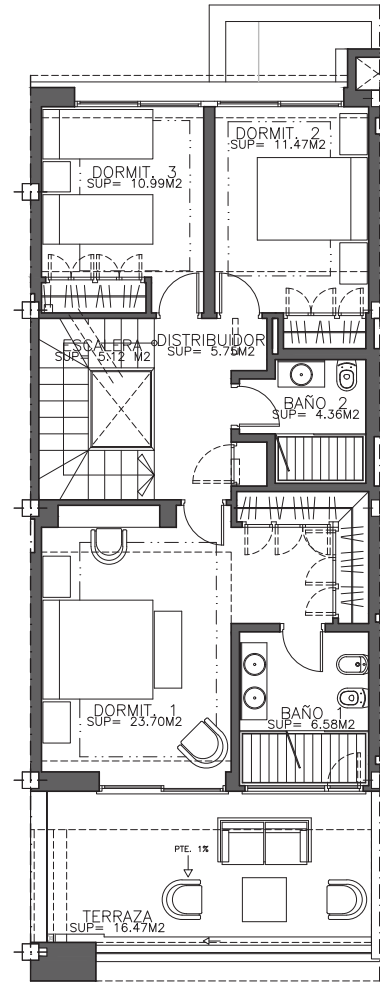

E N C I N A 2

E N C I N A 2

Asking Price: €995,000

4 Beds / 4 Baths

Plot Size	18 m ²
Built Area	170 m ²
Terraces	103 m ²

ENCINA 2

ENCINA 2

ENCINA 2

ENCINA 2

ENCINA 2

ENCINA 2

E N C I N A 2

E N C I N A 2

Basement

Ground Floor

First Floor