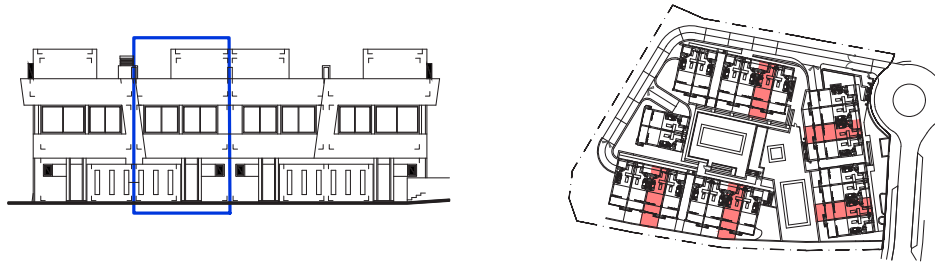

E N C I N A 2

E N C I N A 2

Asking Price: €995,000

4 Beds / 4 Baths

Plot Size	18 m ²
Built Area	170 m ²
Terraces	103 m ²

ENCINA 2

ENCINA 2

ENCINA 2

ENCINA 2

ENCINA 2

ENCINA 2

E N C I N A 2

E N C I N A 2

Basement

Ground Floor

First Floor