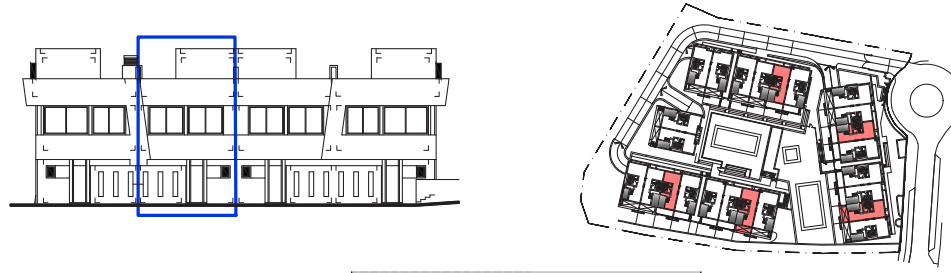

E N C I N A 2

E N C I N A 2

Asking Price: €995,000

4 Beds / 4 Baths

Plot Size	18 m ²
Built Area	170 m ²
Terraces	103 m ²

ENCINA 2

ENCINA 2

ENCINA 2

ENCINA 2

ENCINA 2

ENCINA 2

E N C I N A 2

E N C I N A 2

Basement

Ground Floor

First Floor