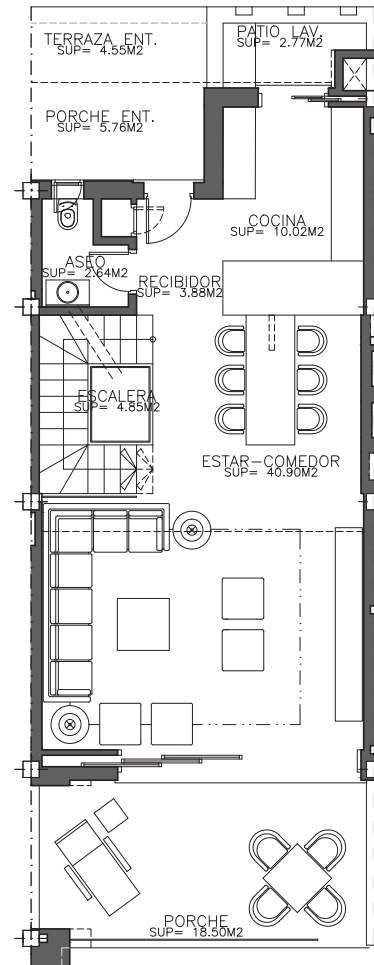

E N C I N A 2

E N C I N A 2

Asking Price: €995,000

4 Beds / 4 Baths

Plot Size	18 m ²
Built Area	170 m ²
Terraces	103 m ²

ENCINA 2

ENCINA 2

ENCINA 2

ENCINA 2

ENCINA 2

ENCINA 2

E N C I N A 2

E N C I N A 2

Basement

Ground Floor

First Floor