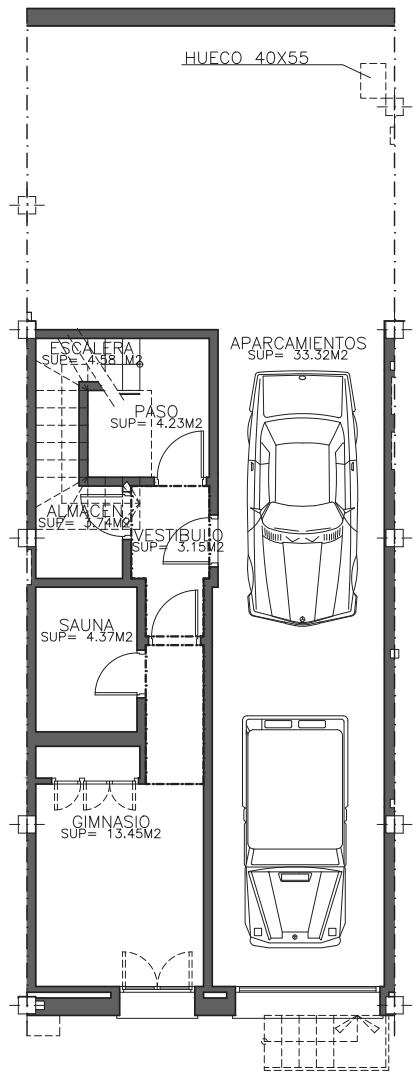

E N C I N A 2

E N C I N A 2

Asking Price: €995,000

4 Beds / 4 Baths

Plot Size	18 m ²
Built Area	170 m ²
Terraces	103 m ²

ENCINA 2

ENCINA 2

ENCINA 2

ENCINA 2

ENCINA 2

ENCINA 2

E N C I N A 2

E N C I N A 2

Basement

Ground Floor

First Floor