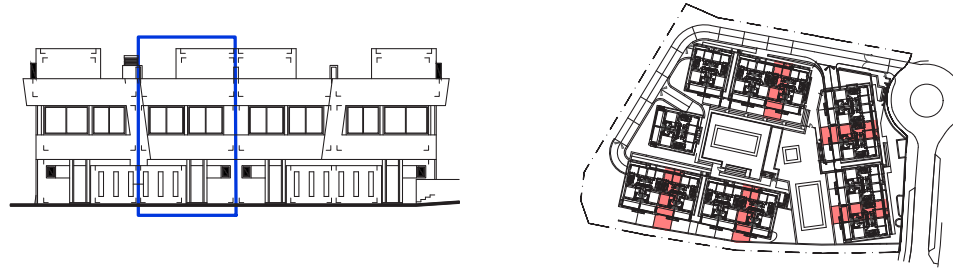

E N C I N A 2

E N C I N A 2

Asking Price: €995,000

4 Beds / 4 Baths

Plot Size	18 m ²
Built Area	170 m ²
Terraces	103 m ²

ENCINA 2

ENCINA 2

ENCINA 2

ENCINA 2

ENCINA 2

ENCINA 2

E N C I N A 2

E N C I N A 2

Basement

Ground Floor

First Floor